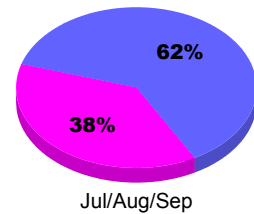

Gender Comparison 2010-2011