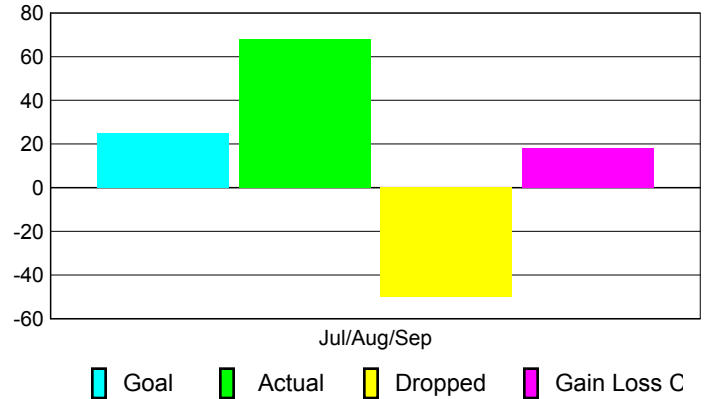

### YTD Status Quo Clubs 2010-2011

Status Quo Clubs Compared to Status Quo Members

## MEMBERSHIP

Membership Results  
2010-2011

Membership  
2009-2010

Month	Net Memb Goal	Actual New Memb	Actual Dropped Memb	Gain/Loss of Memb	Gain/Loss of Memb
Jul/Aug/Sep	25	68	-50	18	-1
<b>Totals</b>	<b>25</b>	<b>68</b>	<b>-50</b>	<b>18</b>	<b>-1</b>

### Membership Results 2010-2011

Goal, New, Dropped, Gain/Loss

### Comparison of Membership Gain/Loss

Current Year Compared to the Previous Year